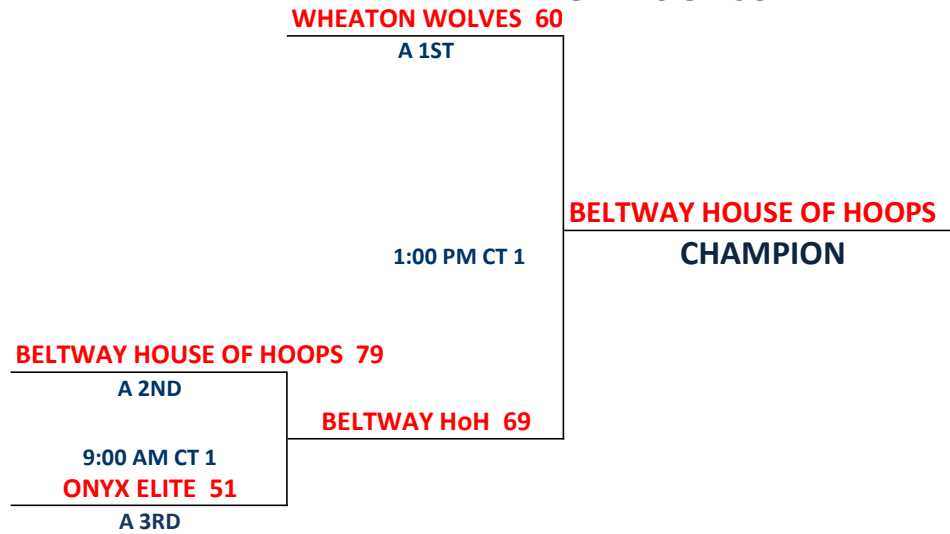

TEAM VITO

CHAMPION

CTAB - BLACK 52

3rd/4th Place

1:00 PM CT 2

CTAB - GOLD 64

CTAB - GOLD

1) Teams listed first in the pool are considered the HOME teams.

2) The team listed on the top of the bracket is considered the HOME team.

Pool A

W	L
II	
I	I
	II

- A1 **WHEATON WOLVES**
- A2 **BELTWAY HOUSE OF HOOPS**
- A3 **ONYX ELITE**

Friday **Time** **Court** **Results**

Saturday	Time	Court	Results
A2 vs A3	9:00 AM	1 A2	<u>91</u> A3 <u>76</u>
A1 vs A2	11:40 AM	1 A1	<u>73</u> A2 <u>67</u>
A3 vs A1	2:20 PM	1 A3	<u>69</u> A1 <u>76</u>

CHAMPIONSHIP BRACKET
ALL GAMES ON SUNDAY

1) Teams listed first in the pool are considered the HOME teams.
2) The team listed on the top of the bracket is considered the HOME team.

Sites:
1 = Gwynn Park Main Gym
2 = Gwynn Park Aux Gym